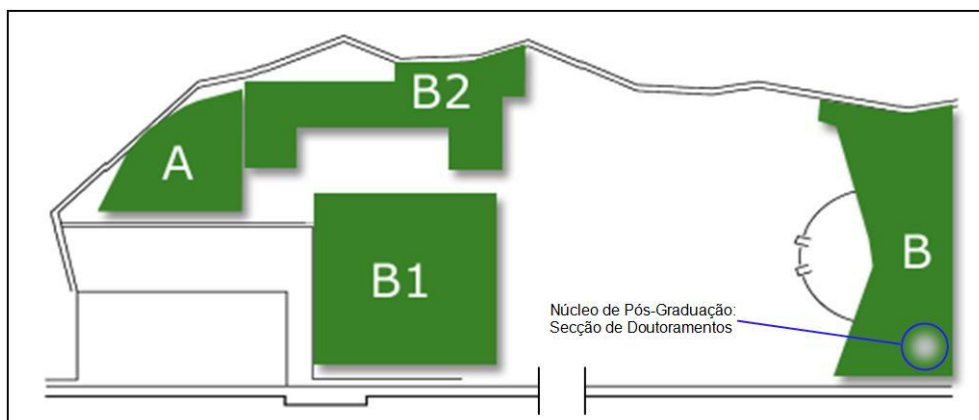

USEFUL INFORMATION

The conference will take place at the Faculdade de Ciências Sociais e Humanas (Faculty of Social and Human Sciences), Universidade Nova de Lisboa. The faculty is at Avenida de Berna, 26-C. The nearest Metro station is Campo Pequeno.

The conference venues are Auditorium 1 and Room T-1, both at the second floor of **Tower B** (at the right when you enter the faculty).

How to get there from the Airport

The easiest and cheapest way is to take the **Aerobus** (*not* the Aeroshuttle!). It's a bus service from 7am to 11pm, departing from the Airport every 20 min. The ticket costs 3.50 euros. You shall leave at **Campo Pequeno** stop.